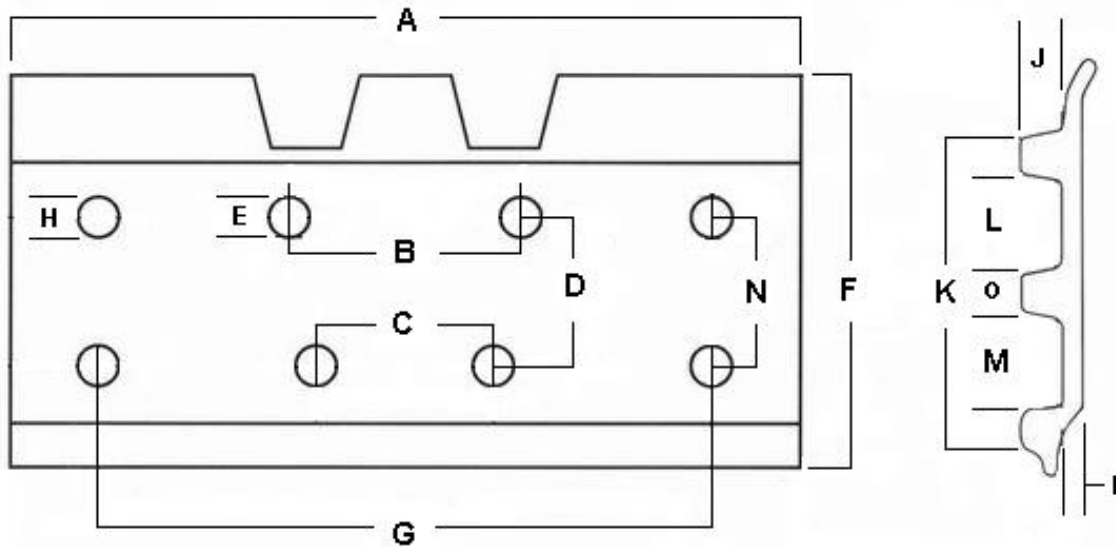

## 3 Bar GROUSER - WORKSHEET

MACHINE:		CHAIN LINK PITCH:	
EVERPAD™ #:		QTY - LINKS x TRACKS:	

	IN	MM		IN	MM		IN	MM
A:			F:			K:		
B:			G:			L:		
C:			H:			M:		
D:			I:			N:		
E:			J:			O:		

"Your Manufacturing Source for Premium Rubber Wear Parts"